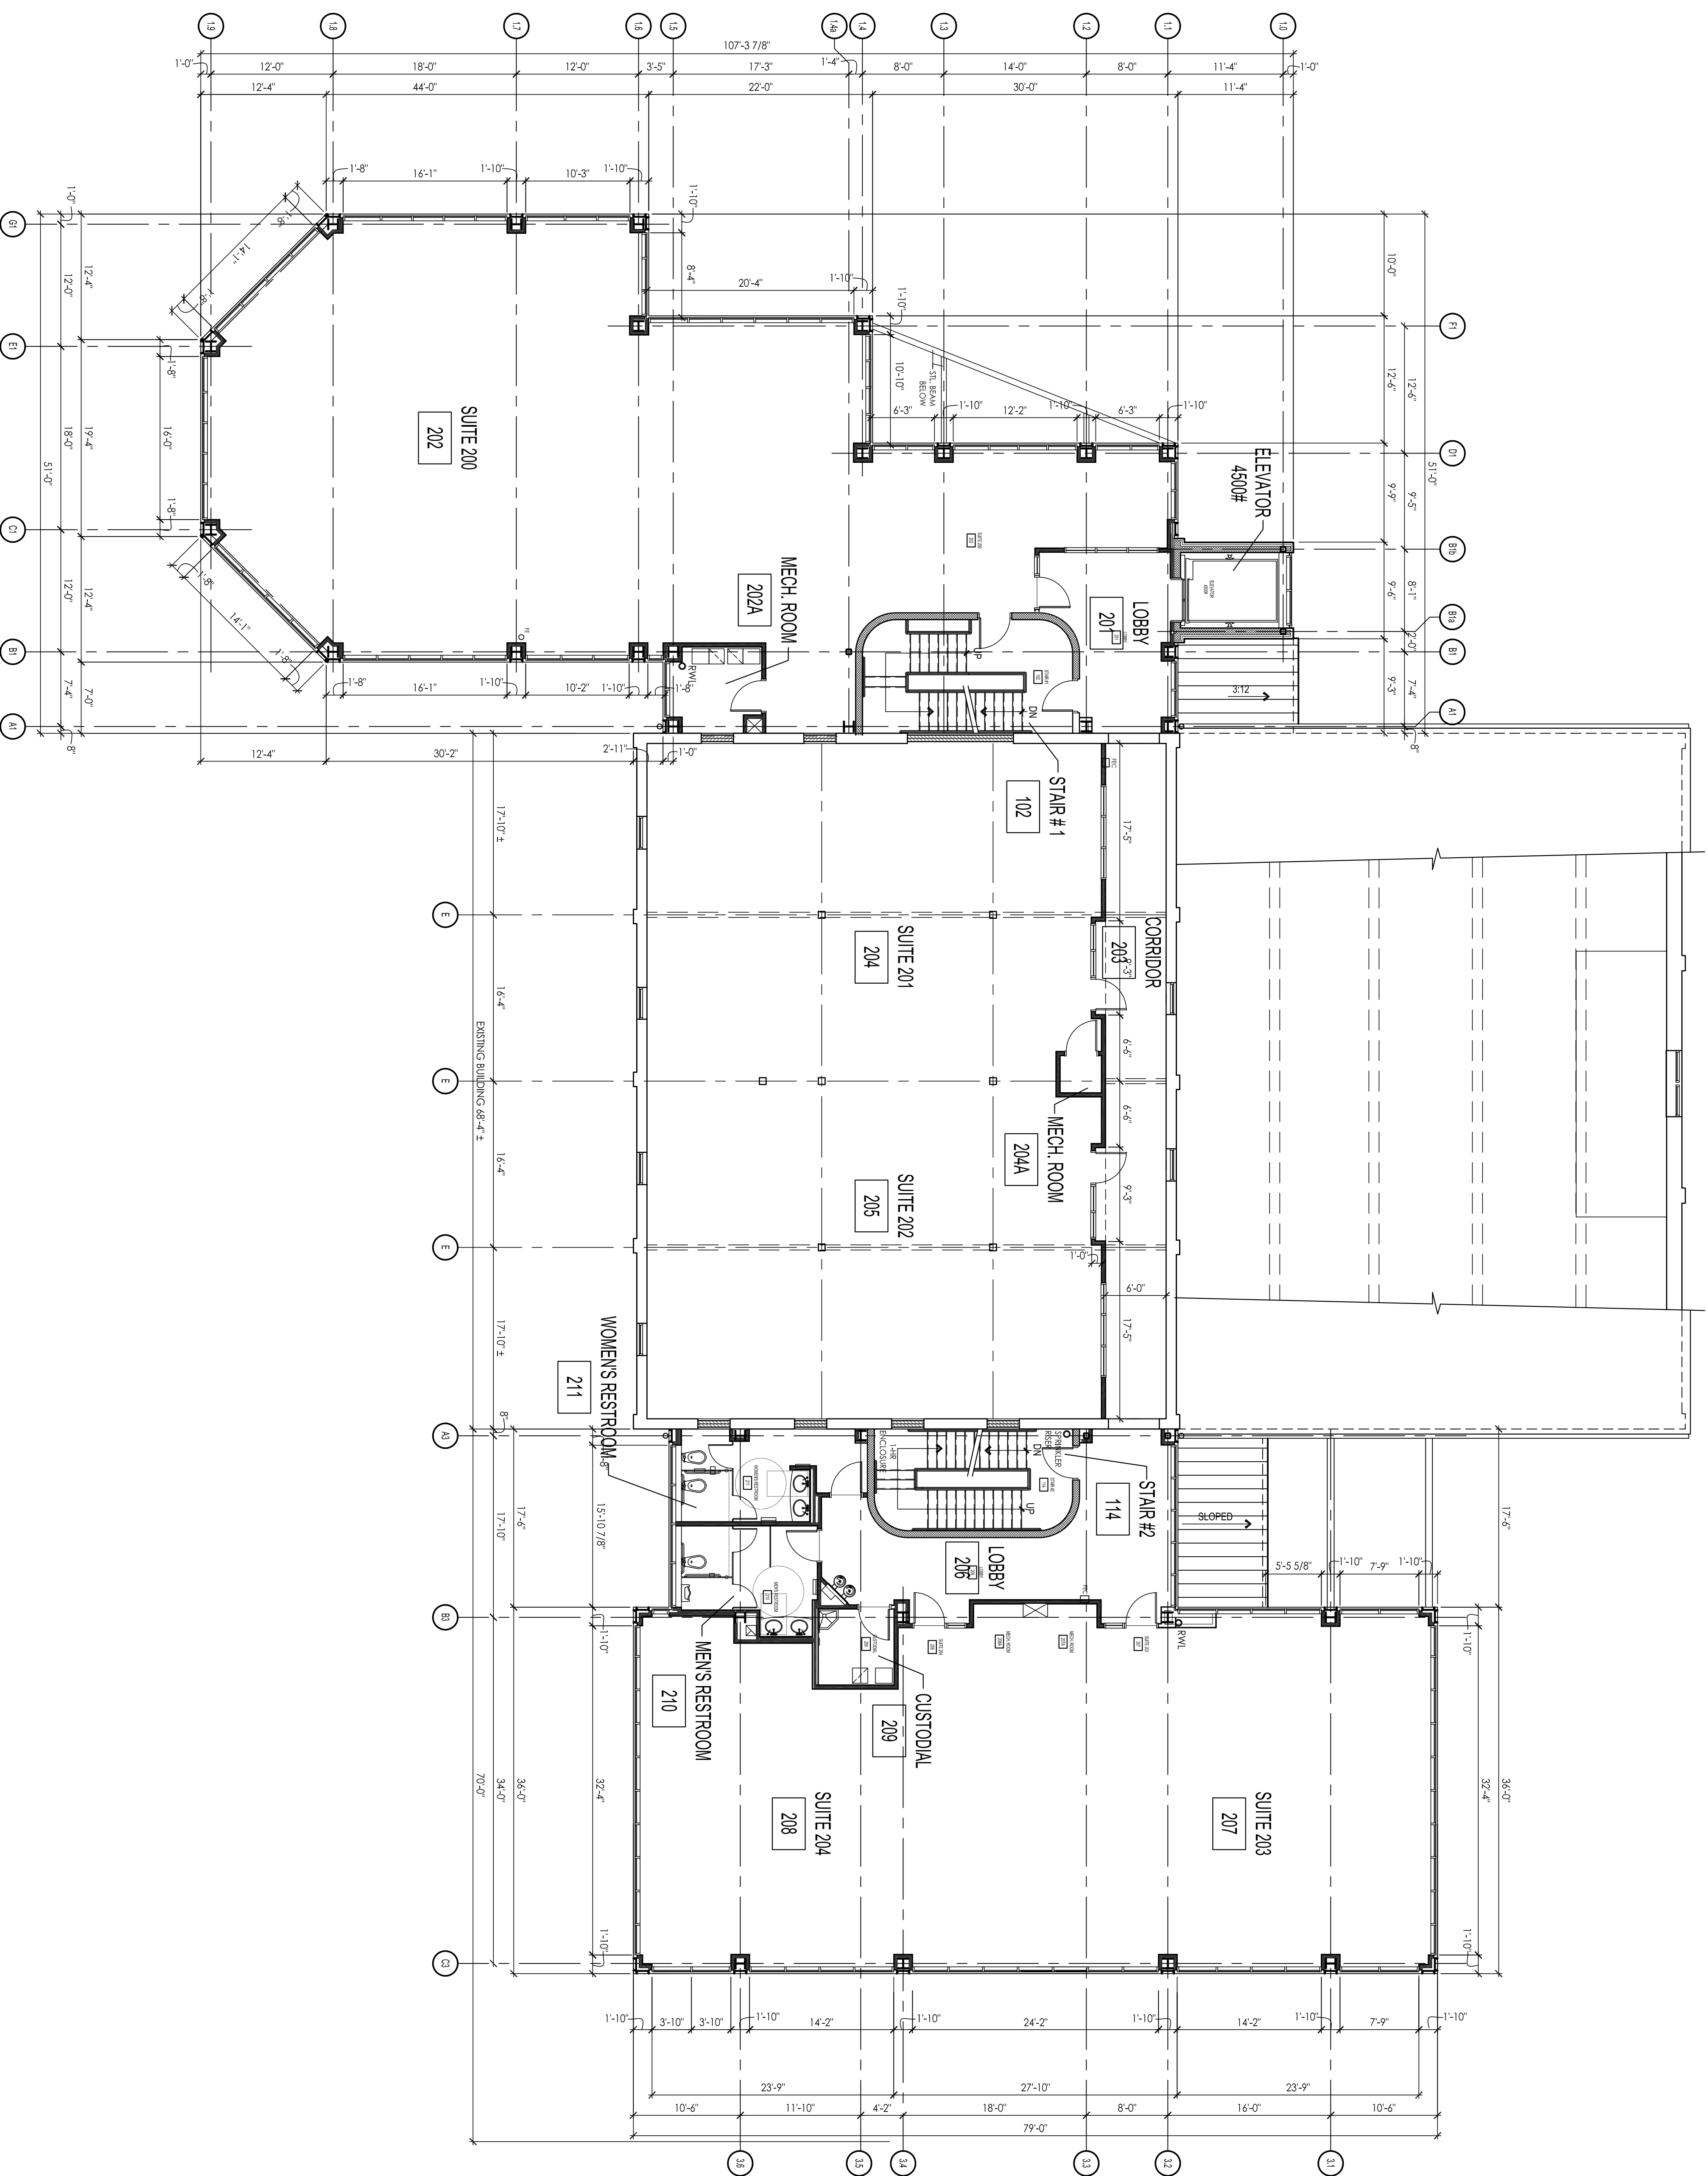

6 N. East Street
Suite 300
Frederick, Maryland 21701
Telephone: 800.883.4631
Fax/Email: 301.662.8632
www.kingasbury.com

AS-BUILT CONDITIONS AS OF 6.12.14

As-Builts
for
Monocacy Canning Company
150 S. East Street, Frederick, MD 21701
SECOND FLOOR
AS-BUILT PLANS

Commission Number:
990270
Drawn: LML
Checked: THK
Scale: 1/8" = 1'-0"
Date: 10.29.14

A1.2