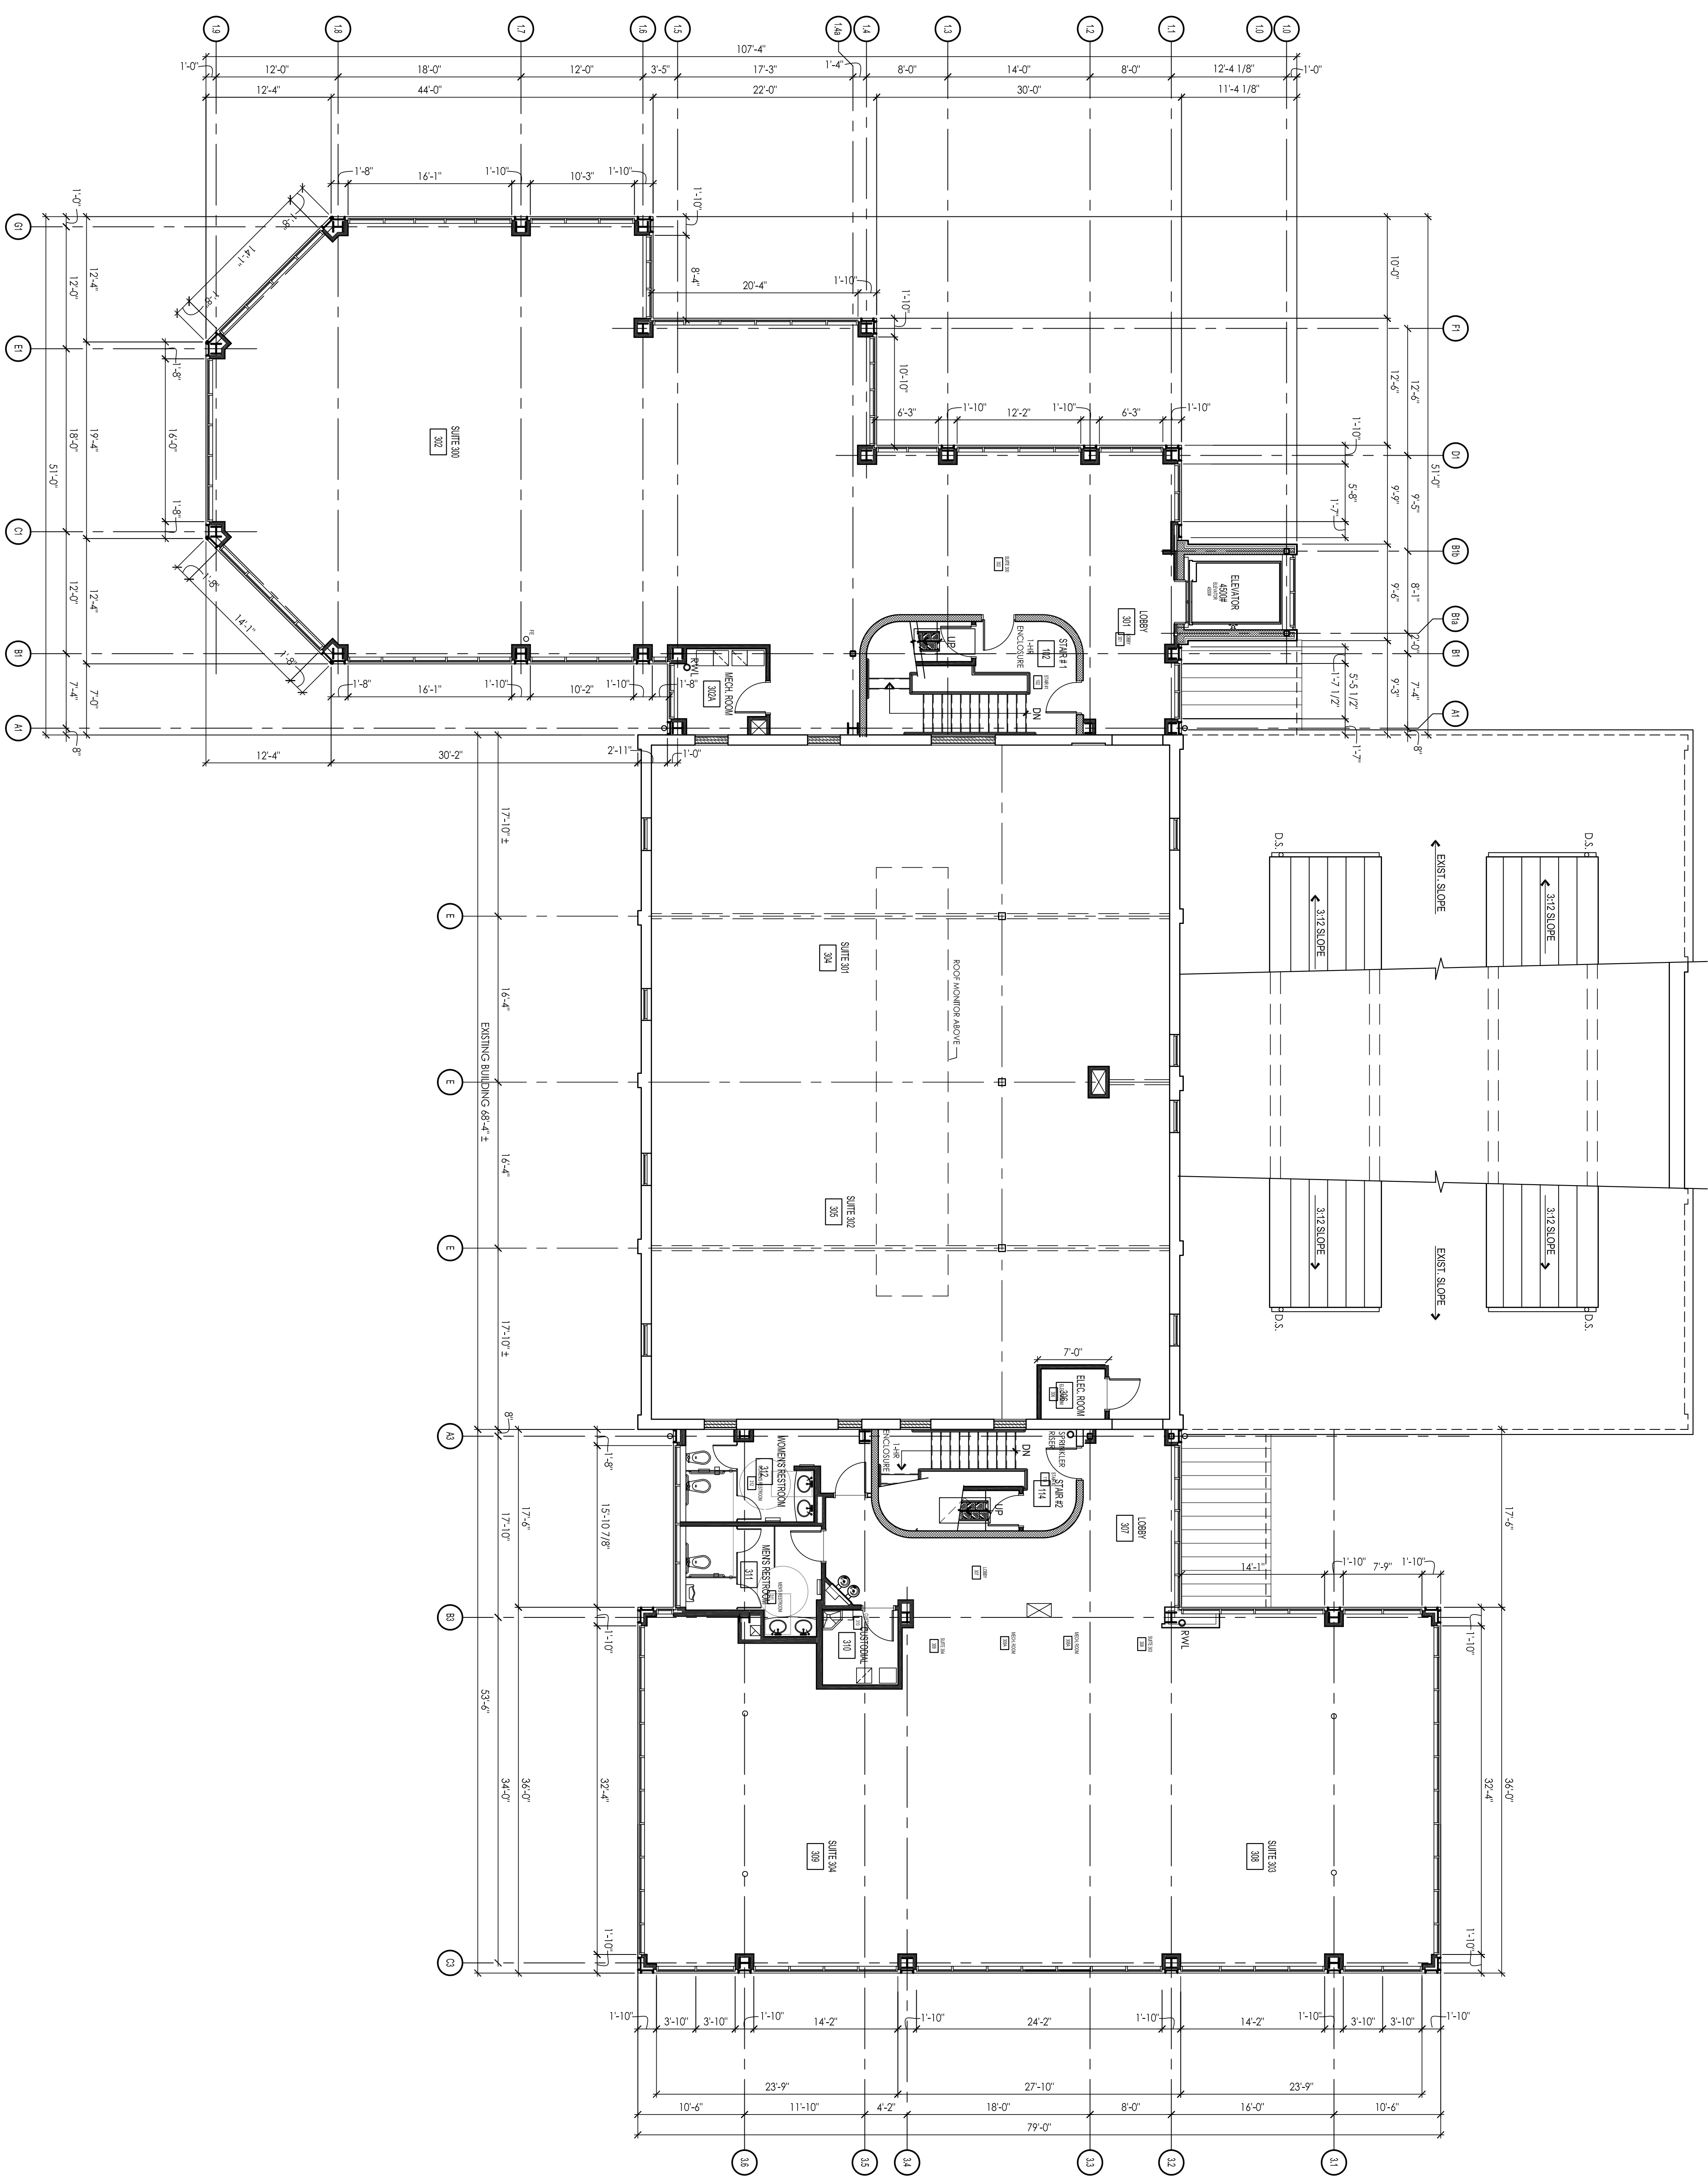

6.1 East Street
Suite 300
Frederick, Maryland 21701
Telephone 301 663 8451
Facsimile 301 663 8632
www.kingasbury.com

AS-BUILT CONDITIONS AS OF 6.12.14

As-Builts
for
Monocacy Canning Company
150 S. East Street, Frederick, MD 21701
THIRD FLOOR
AS-BUILT PLANS

Commission Number:
990270
Drawn: LML
Checked: THK
Scale: 1/8" = 1'-0"
Date: 10.29.14

A1.3