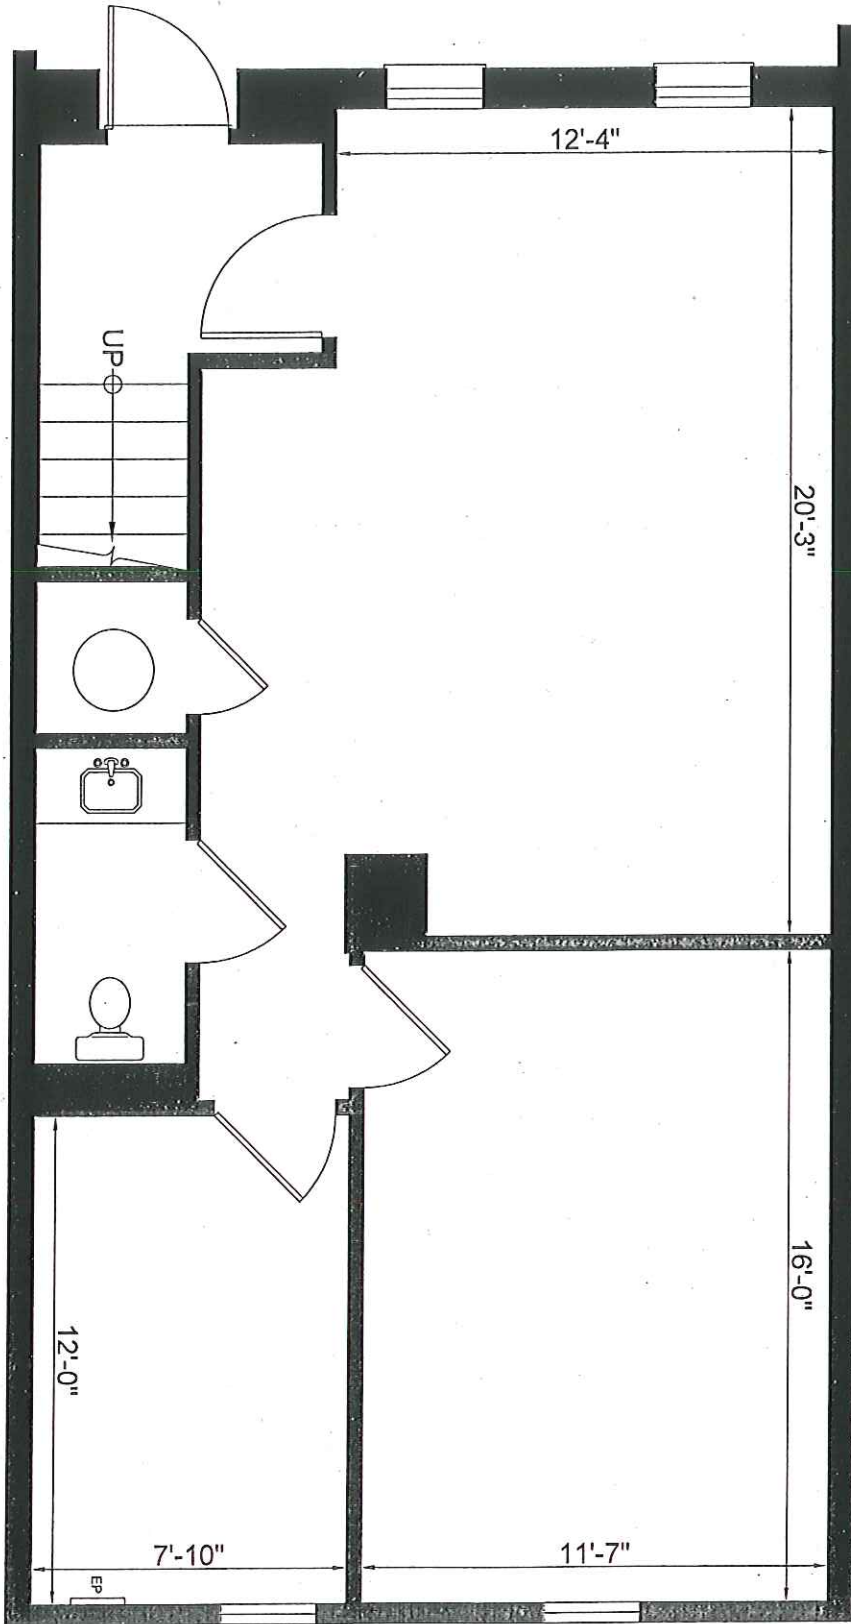

129-14 WEST PATRICK STREET
FREDERICK, MARYLAND

LOWER LEVEL
780 SQ. FT.

Note: Drawing is not to scale and for illustration purposes only - dimensions are approximate

140CE
DRAWN BY:
THE goodworks